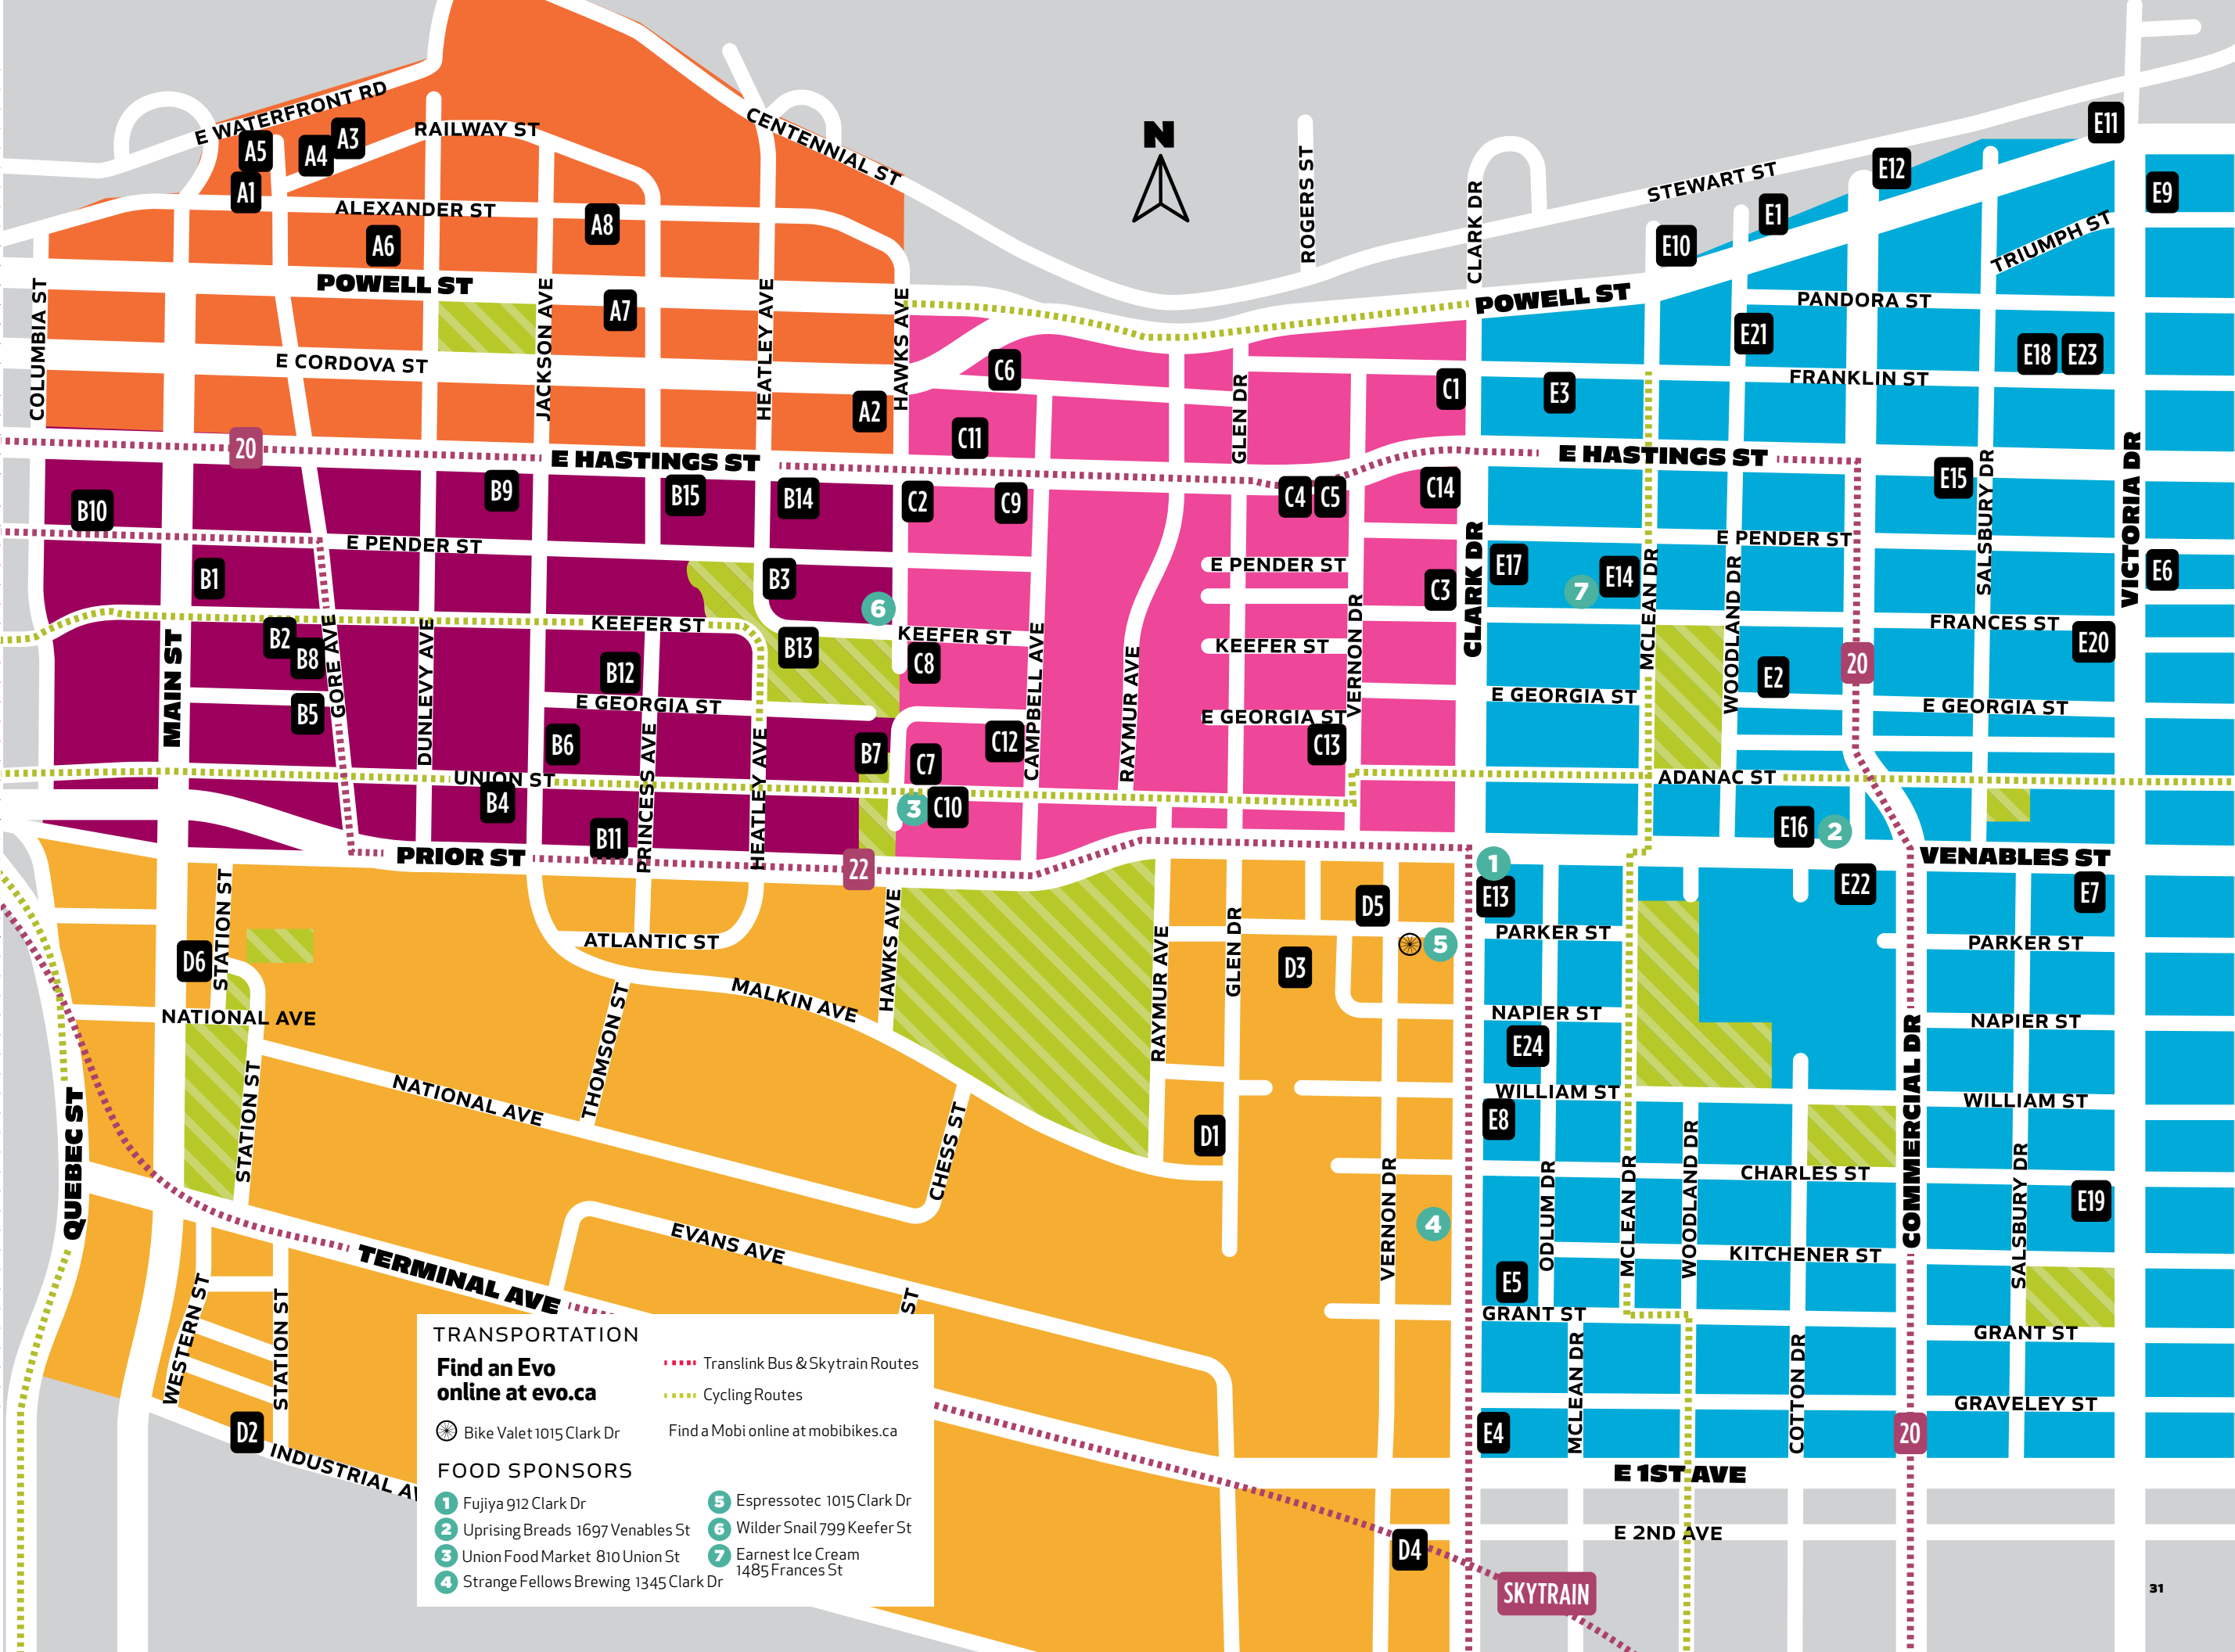

- WHEELCHAIR ACCESS
- WASHROOMS

TRANSPORTATION

Find an Evo online at evo.ca

- Translink Bus & Skytrain Routes
- --- Cycling Routes
- Bike Valet 1015 Clark Dr
- Find a Mobi online at mobibikes.ca

FOOD SPONSORS

- 1 Fujiya 912 Clark Dr
- 2 Uprising Breads 1697 Venables St
- 3 Union Food Market 810 Union St
- 4 Strange Fellows Brewing 1345 Clark Dr
- 5 Espressotec 1015 Clark Dr
- 6 Wilder Snail 799 Keefer St
- 7 Earnest Ice Cream 1485 Frances St